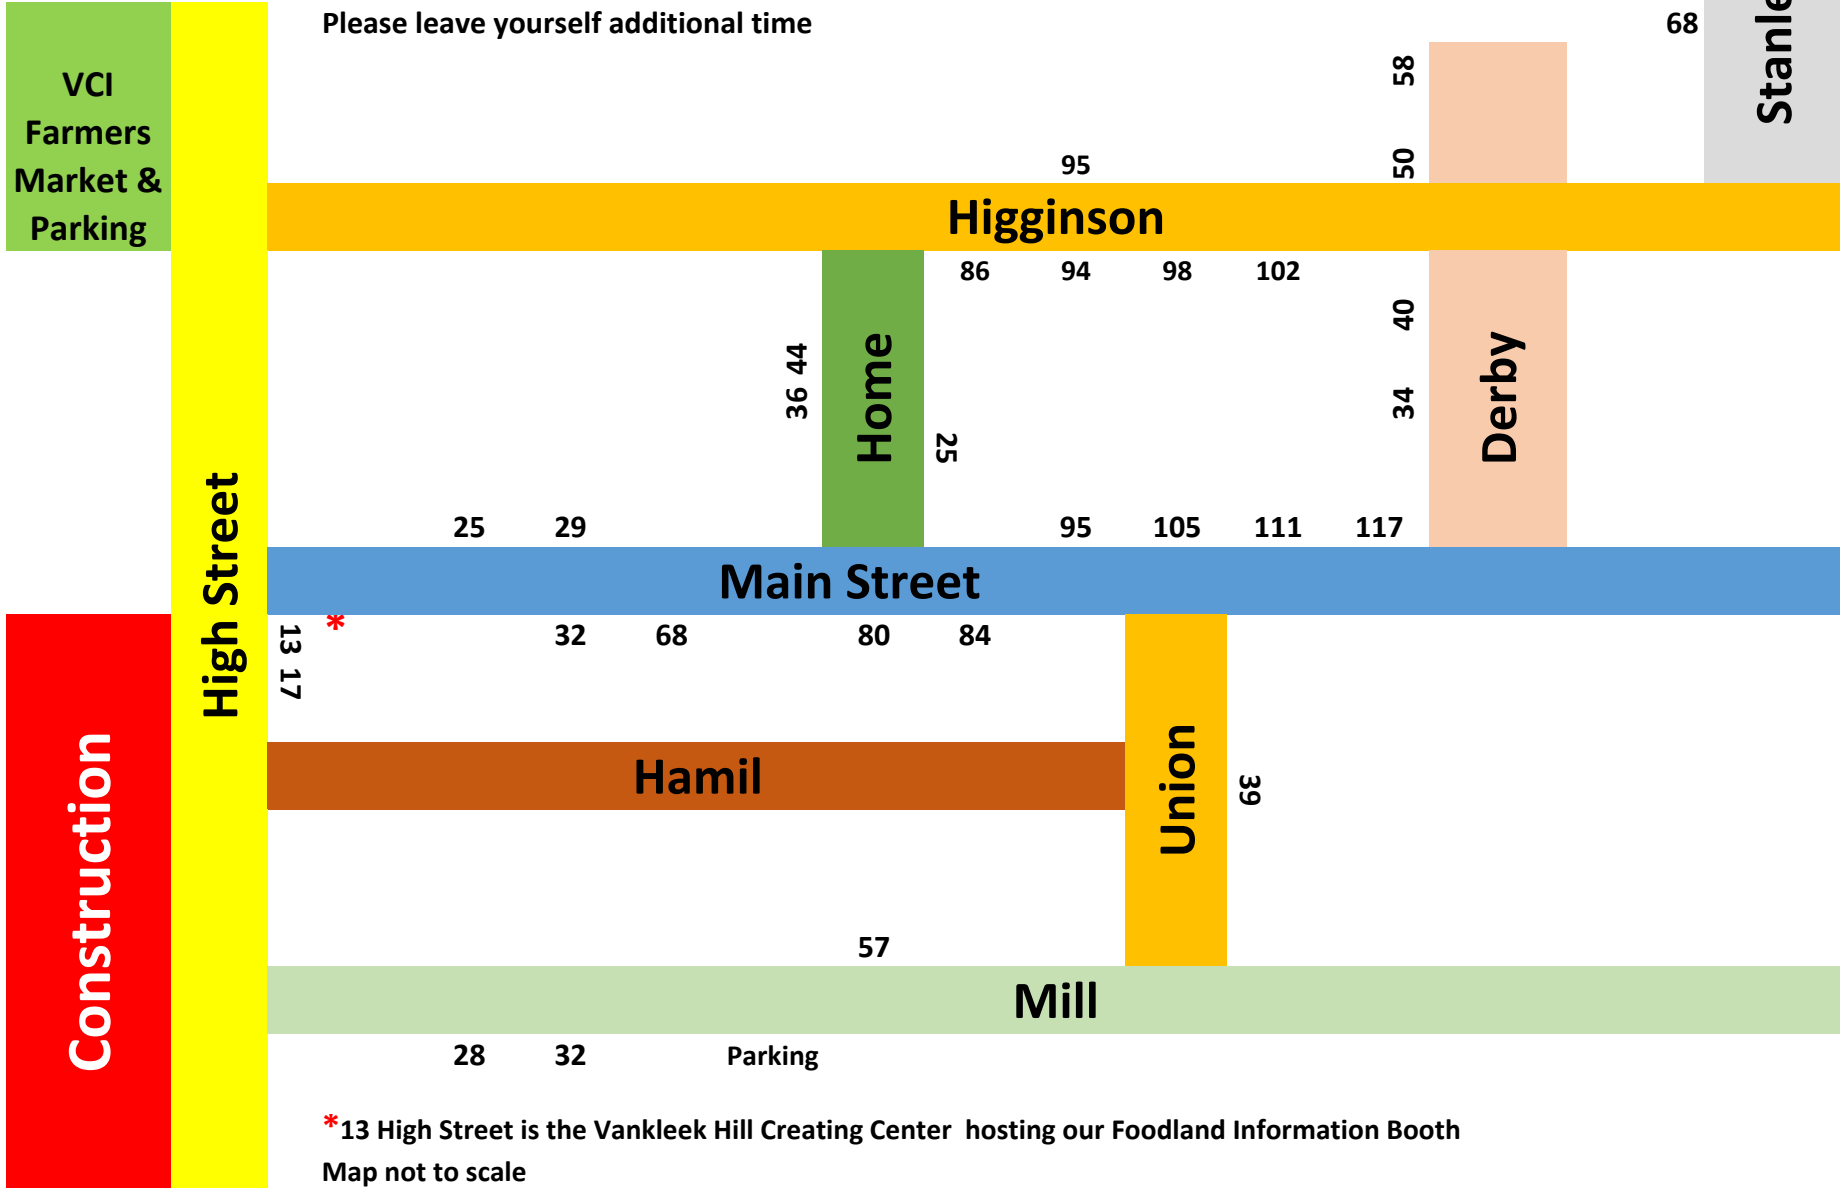

Vankleek Hill Porchfest 2017 Site Map

Please note that construction will be taking place from Main Street South to the Town Line
 The High Street/Highway 34 will be reduced to one lane
 Please leave yourself additional time

*13 High Street is the Vankleek Hill Creating Center hosting our Foodland Information Booth

Map not to scale